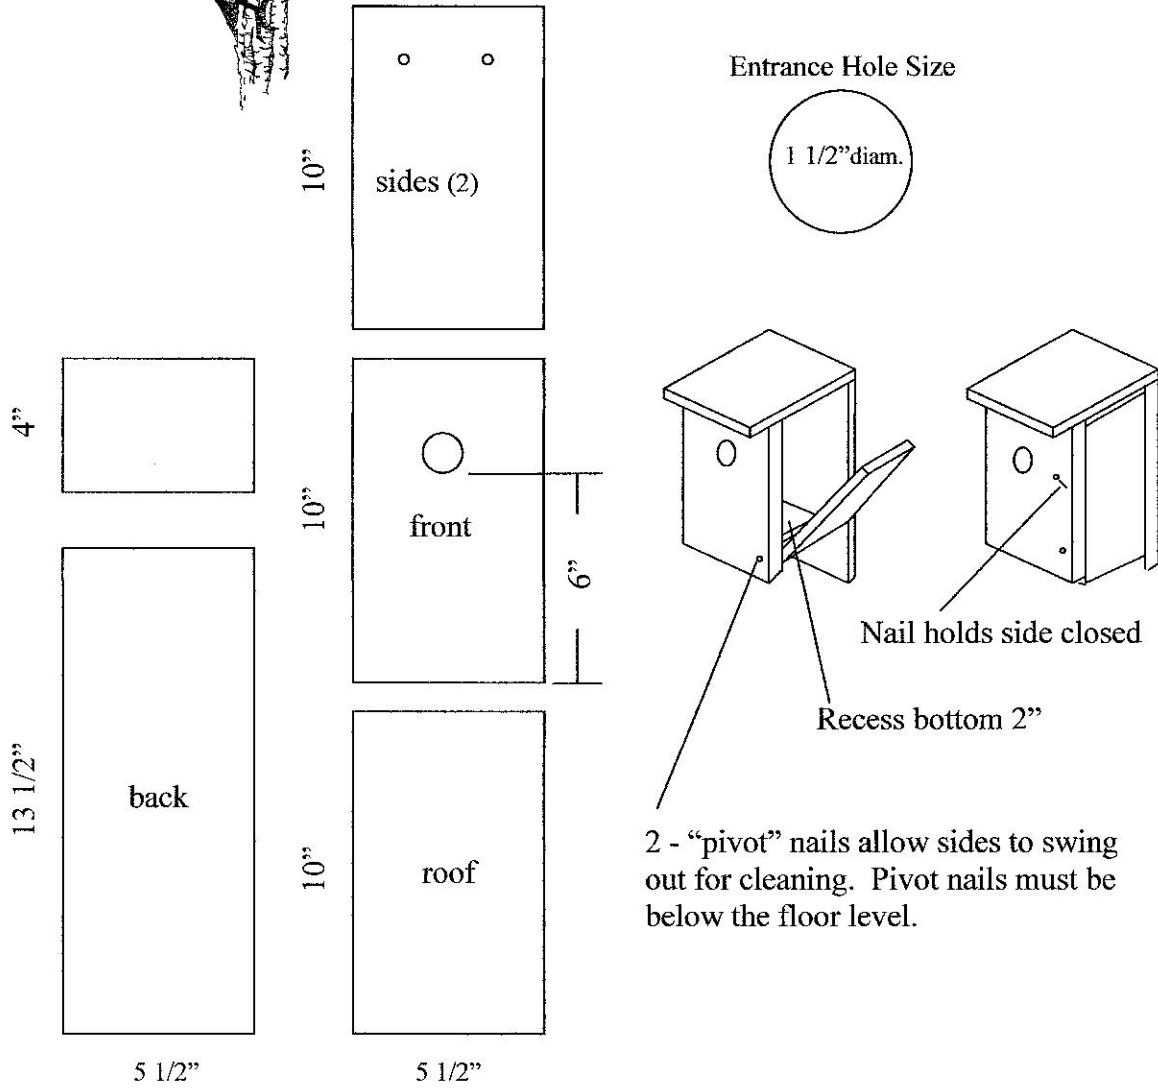

Bennett Bluebird House Plan

August 9, 2009

	13 1/2"	10"	10"	10"	10"	4"	
5 1/2"	back	roof	front	side	side	floor	waste

Lumber one - 1" X 6" X 5'